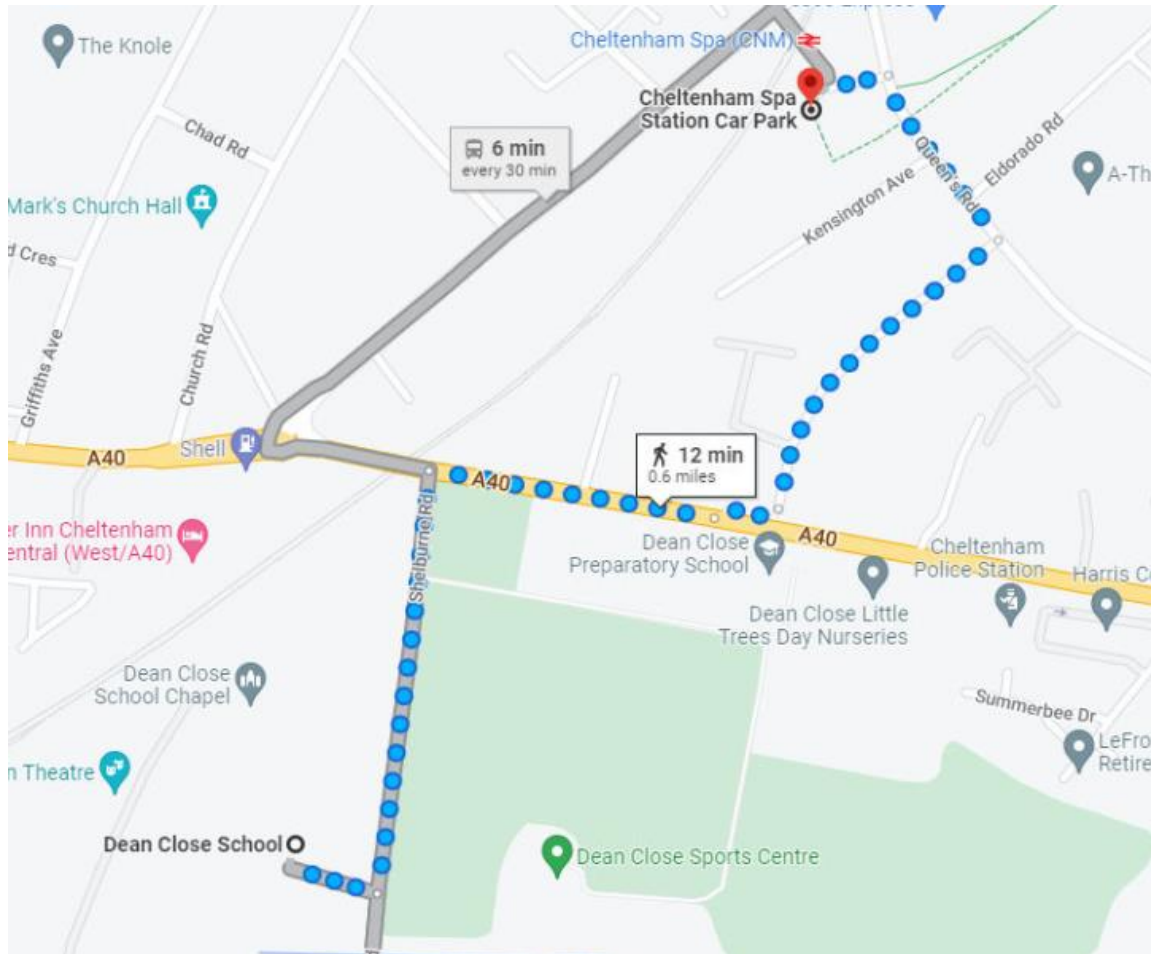

On Arrival at Cheltenham Station

If you have heavy luggage take a taxi: follow the signs to 'Taxis' and instruct the driver to take you to the School via the Bacon Theatre.

You can take the **D Bus** in the direction of Hatherley to Lansdown Road (4 stops)

The School is about a 12 minute **walk** from the station.

Emergency Contact Telephone Number if needed on day: +44 (0)7440 037320